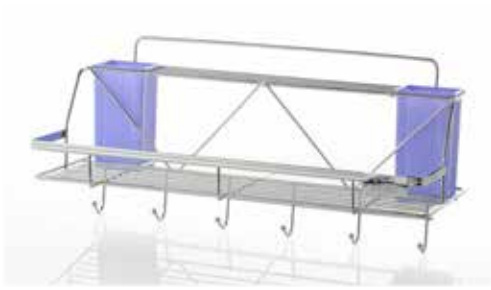

6 Hooks Storage Rack
TP-R01-SR-0376

Packing Size	Barcode	M3/CTN	Product Size (CM)		
			L	W	H
24 pcs	9557965501499	0.1821	43	18.5	19