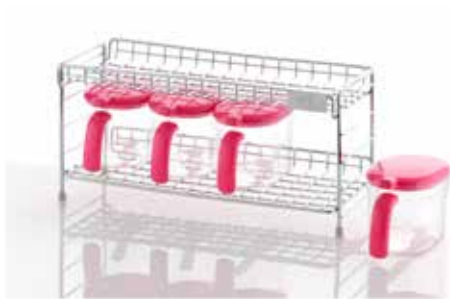

2Tier Rack W/4PCS Cruet (Giftbox)
TP-R02-0317(GT)

Packing Size	Barcode	M3/CTN	Product Size (CM)		
			L	W	H
12 pcs	9557965500607	0.1167	33	14	16