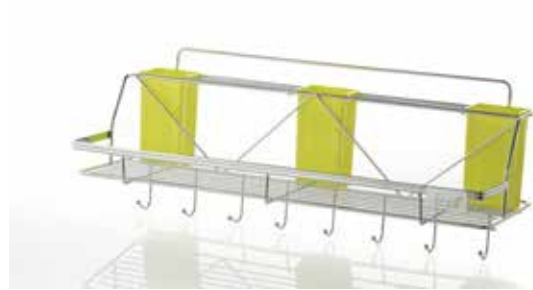

3Tier S/S Corner Rack
TP-R01-SR-R3236/3

Packing Size	Barcode	M3/CTN	Product Size (CM)		
			L	W	H
8 pcs	9557965900377	0.1709	25.5	25.5	58.5

6 Hooks Storage Rack
TP-R01-SR-0376

Packing Size	Barcode	M3/CTN	Product Size (CM)		
			L	W	H
24 pcs	9557965501499	0.1821	43	18.5	19